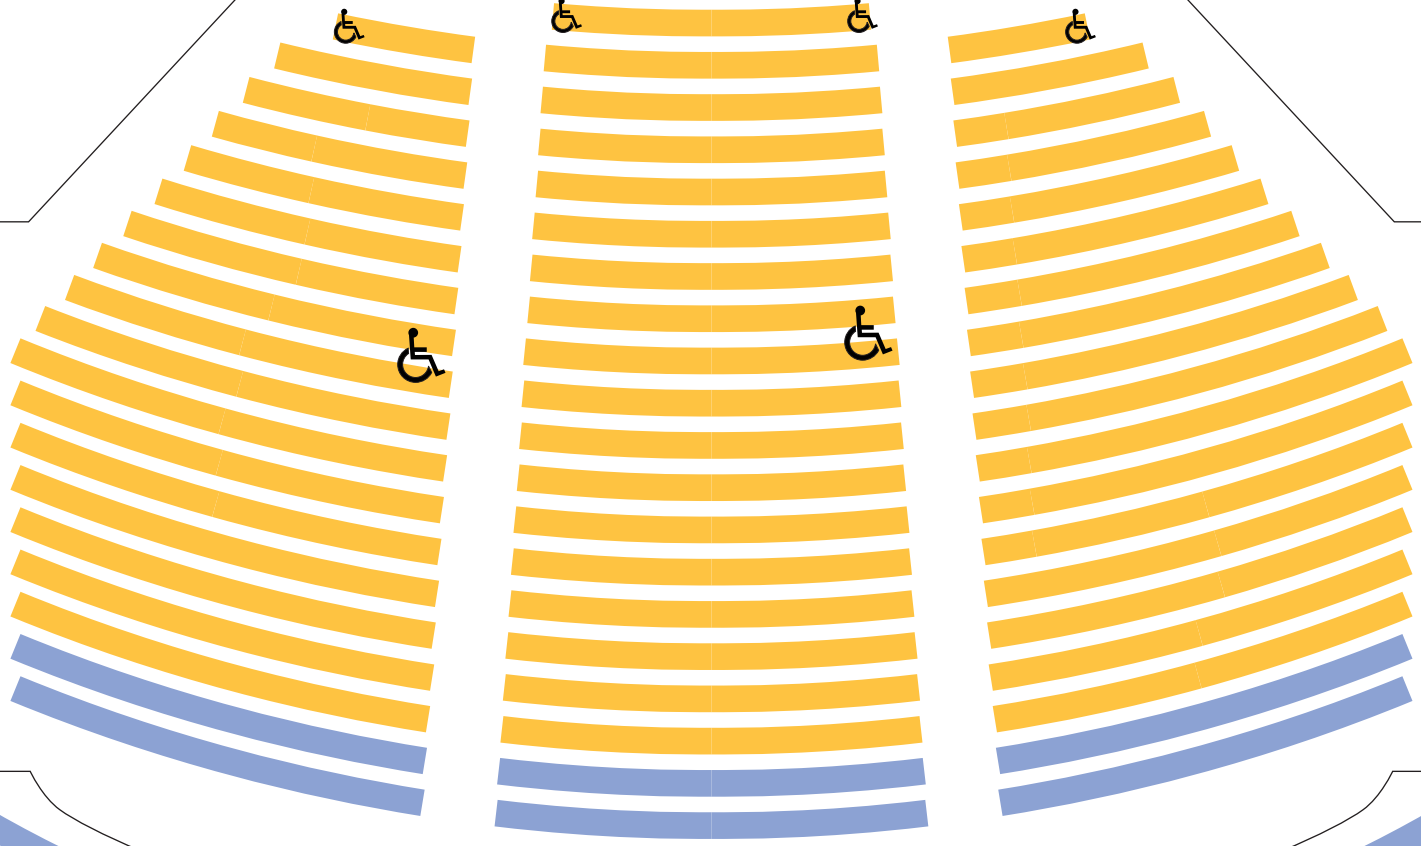

STAGE

MAIN FLOOR

BALCONY

GALLERY

THE GILMORE

- Gold Zone
- Zone I
- Zone II
- Zone III

CHENERY AUDITORIUM  
"PINK MARTINI" SEATING